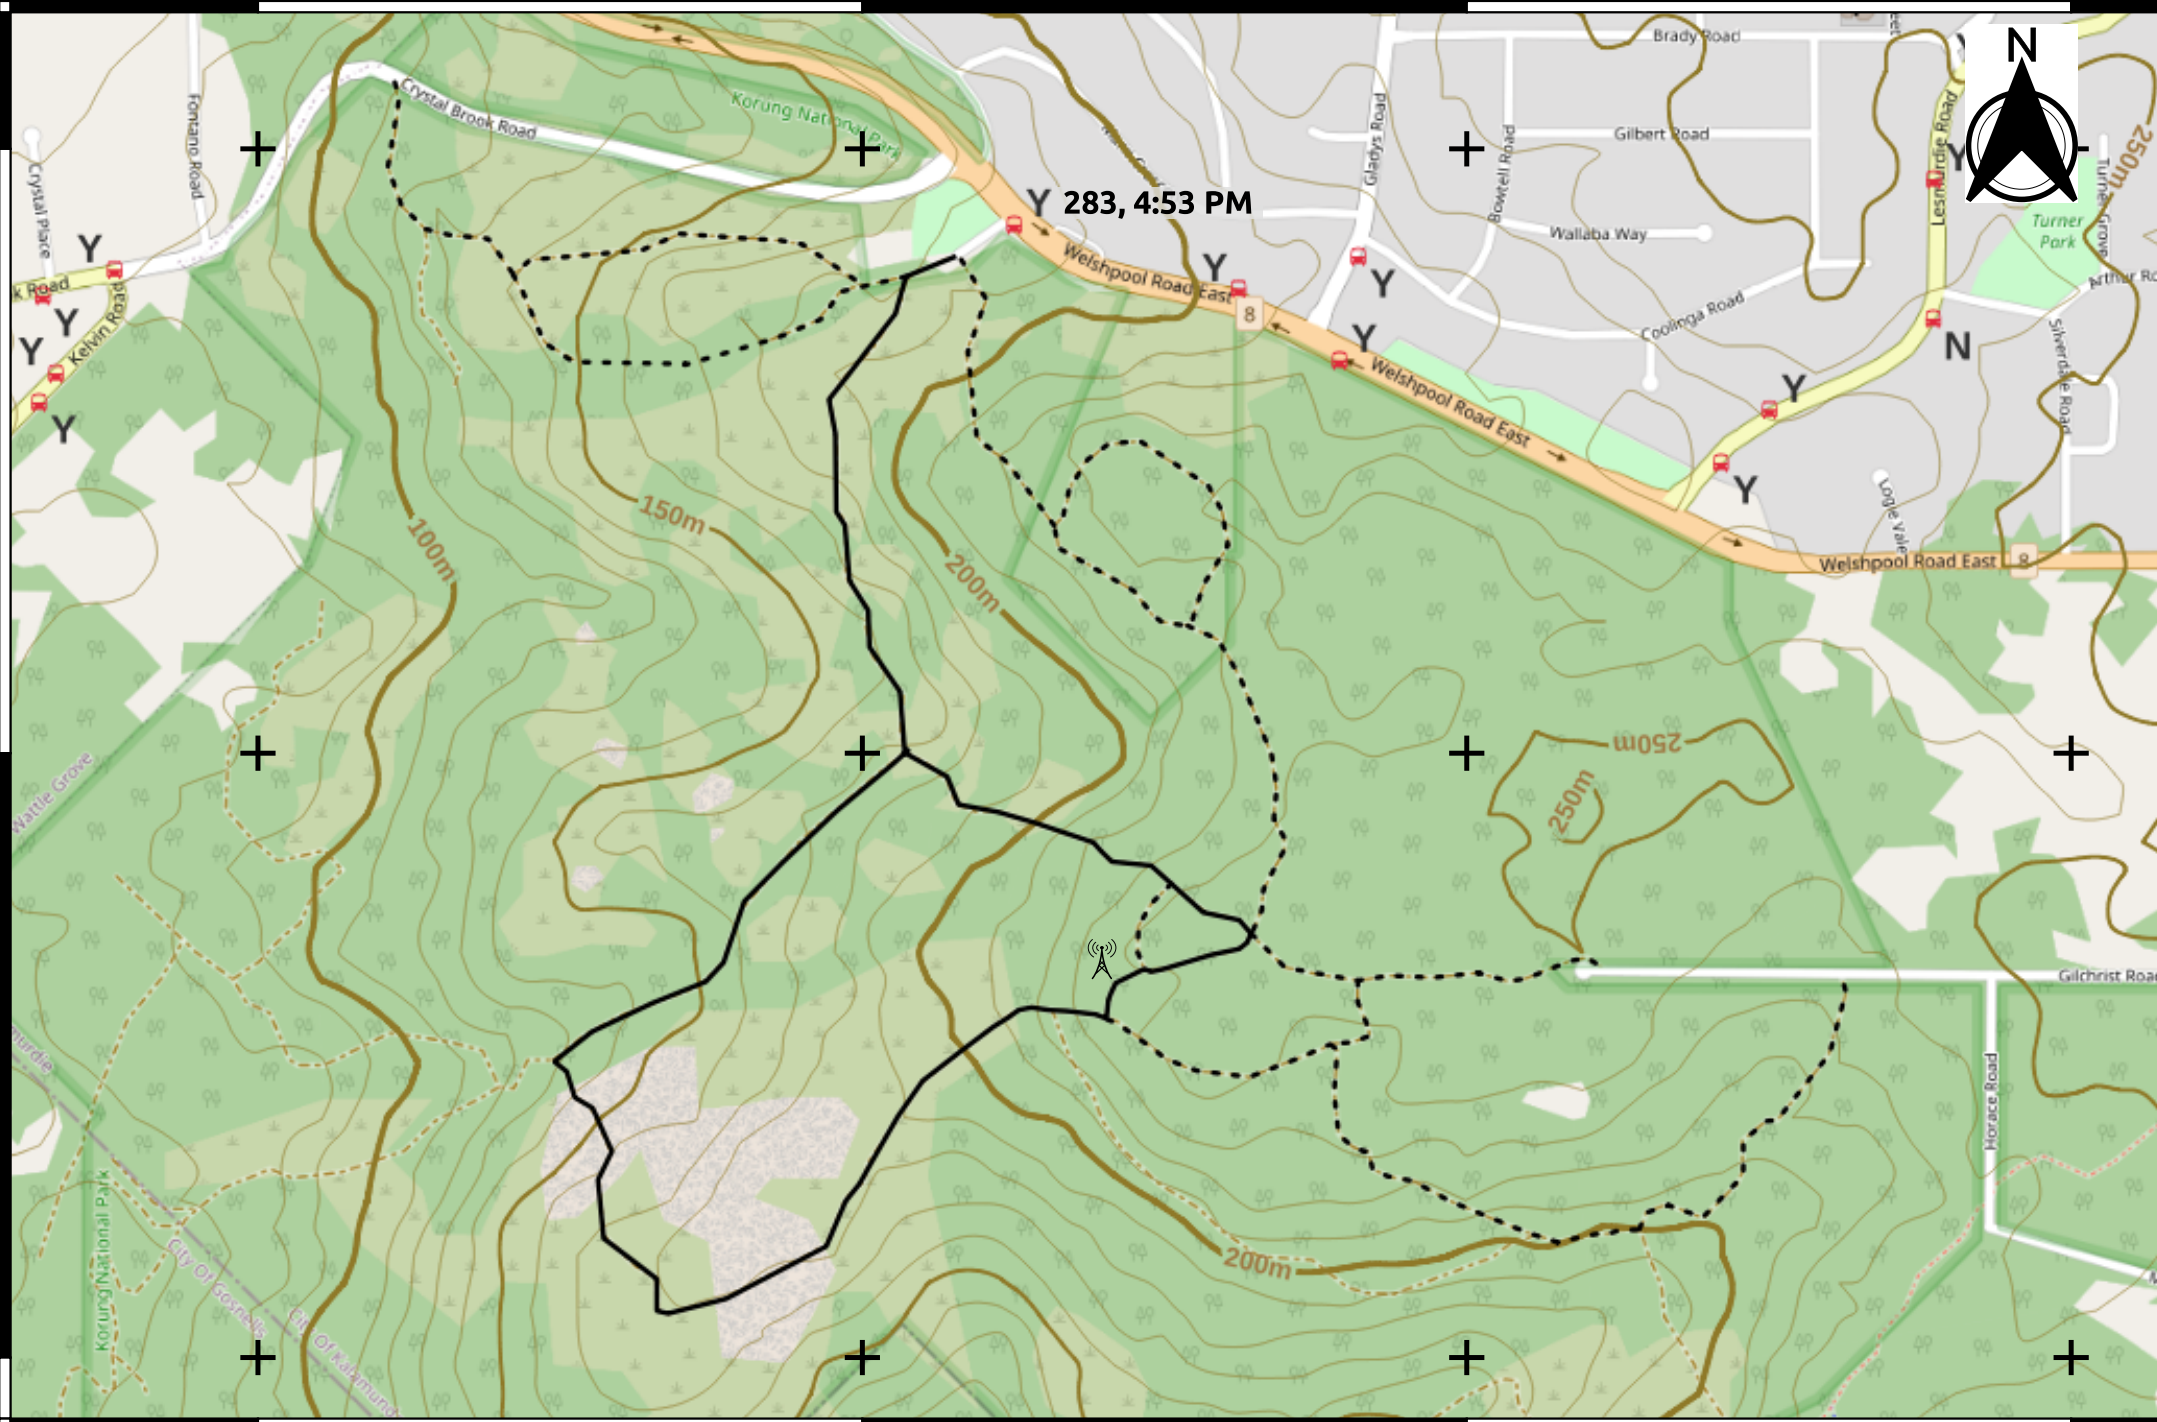

12915900E

12916700E

12917500E

12918300E

3764800S

3765600S

3766400S

0 0.1 0.2 0.3 0.4 0.5 km

SCALE: 1:10000
16/04/2022

 Stops  Main Trail  Tracks